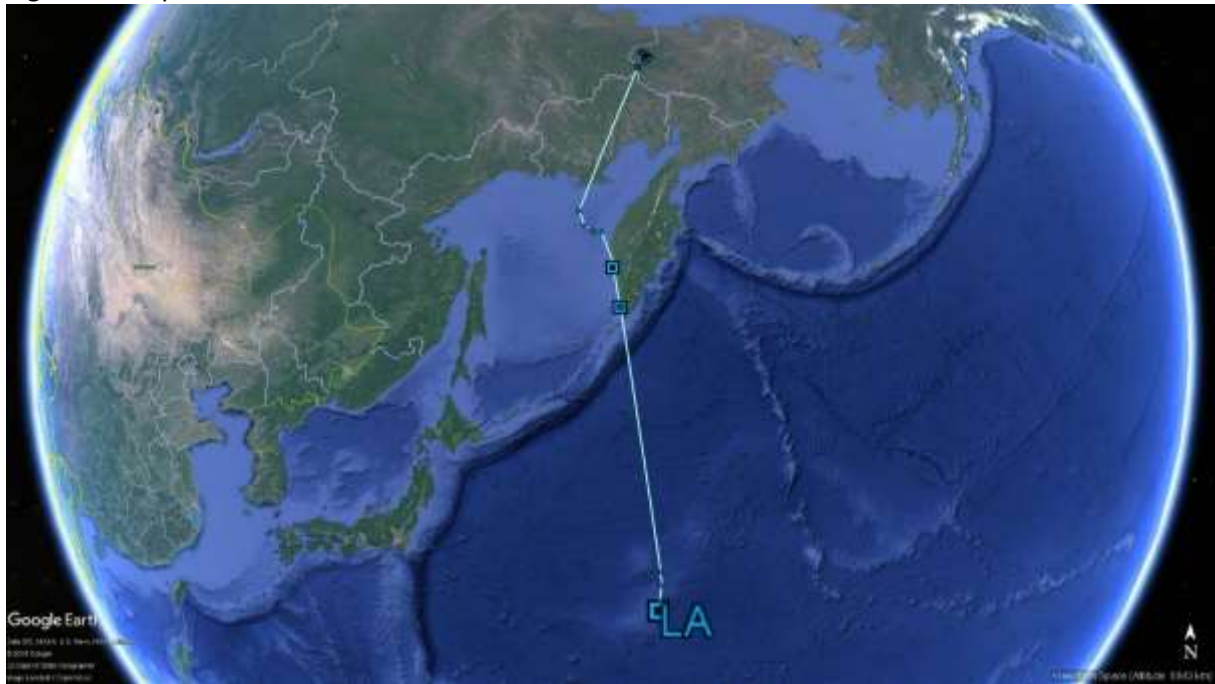

On track? - Short update on Whimbrel LA

After two-week stop-over at two sites along south-west coast of Kamchatka, Russia, LA moved on south on 21 or 22-Aug. It has, however, taken south-east direction towards the Pacific Ocean! Where is LA planning to go and will it eventually find its way back home to Eighty Mile beach?

Fig 1: LA's departure from Kamchatka

Fig 2: LA's north and south migration

Katherine LEUNG
23 Aug 2018